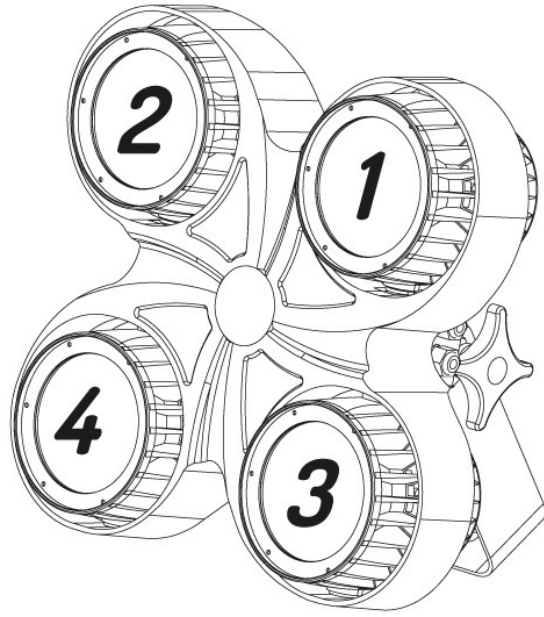

DMX CHANNELS

1 CHANNEL

CHANNEL	FUNCTION	VALUE	DESCRIPTION
1	Tungsten mode	000-255	Full tungsten mode on 4 Leds

3 CHANNELS

CHANNEL	FUNCTION	VALUE	DESCRIPTION
1	Master dimmer	000-255	Master dimmer
2	Dimmer	000-255	Amber
3	Dimmer	000-255	Warm White

5 CHANNELS

CHANNEL	FUNCTION	VALUE	DESCRIPTION
1	Master dimmer	000-255	Master dimmer
2	Tungsten mode	000-255	Tungsten mode Led 1
3		000-255	Tungsten mode Led 2
4		000-255	Tungsten mode Led 3
5		000-255	Tungsten mode Led 4

9 CHANNELS

CHANNEL	FUNCTION	VALUE	DESCRIPTION
1	Master dimmer	000-255	Master dimmer
2	Dimmer Led 1	000-255	Amber
3	Dimmer Led 1	000-255	Warm White
4	Dimmer Led 2	000-255	Amber
5	Dimmer Led 2	000-255	Warm White
6	Dimmer Led 3	000-255	Amber
7	Dimmer Led 3	000-255	Warm White
8	Dimmer Led 4	000-255	Amber
9	Dimmer Led 4	000-255	Warm White