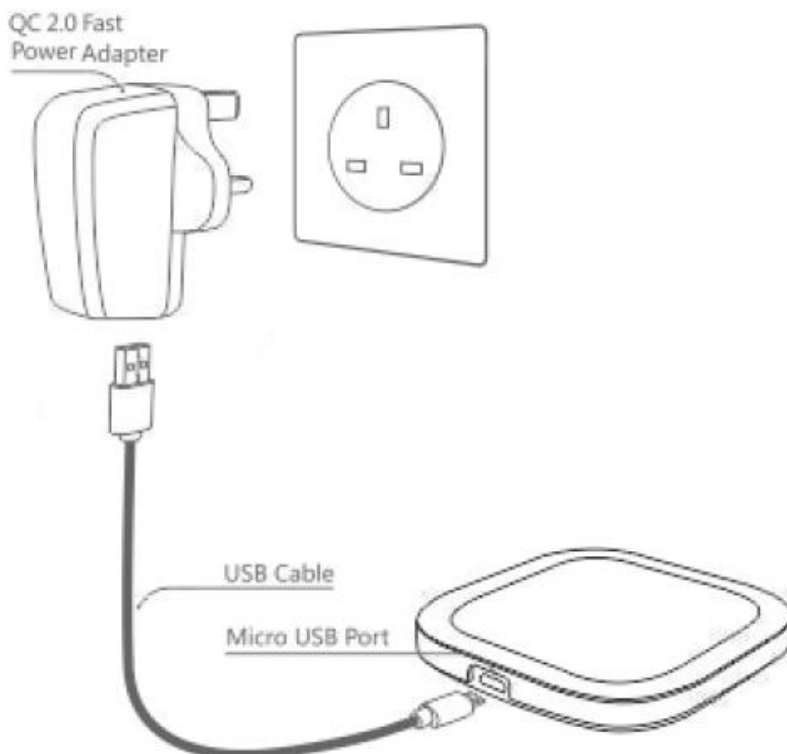

Fast Wireless Charging Pad

MFWC10

Item ref: 421.780UK

User Manual

Charge compatible devices wirelessly without the hassle of connecting a cable. Simply place your device on the charging pad, wait for the LED indicator to light up and your device will wirelessly charge. This innovative charging pad has 3 charging modes and supports fast charging for compatible 10W and 7.5W devices. Ideal for home and work, this convenient charging pad is stylish and minimal in design, so will take up little space and can be easily taken with you.

- Slim, stylish and compact design with LED charging indicator
- 3 Smart charging modes with device auto-match facility
- Supports fast charging for Samsung 10W and iPhone 7.5W (fast charge mains adaptor required)
- 5W Universal Qi charging mode for other devices

Technical Specifications

Input	9V 1.8A, 5V 2.0A
Output	10W, 7.5W & 5W
Charging frequency	110-205 KHZ
Charging efficiency	≥75%
Charging distance	4-10mm
Dimensions	69 x 69 x 9mm
Weight	42g

Connection instructions

1. Connect the USB plug of the lead provided to a compatible UK mains adaptor.
Note: to use the fast charge facility of the charging pad, the mains adaptor must be fast charge compatible (QC2.0 or quicker).
2. Connect the Micro USB end of the lead to the charging pad.
3. Switch on the mains power supply and check for a flashing green and blue LED on the front of the charging pad to indicate the device is working. After a few seconds the light will go out and the pad will enter standby mode.