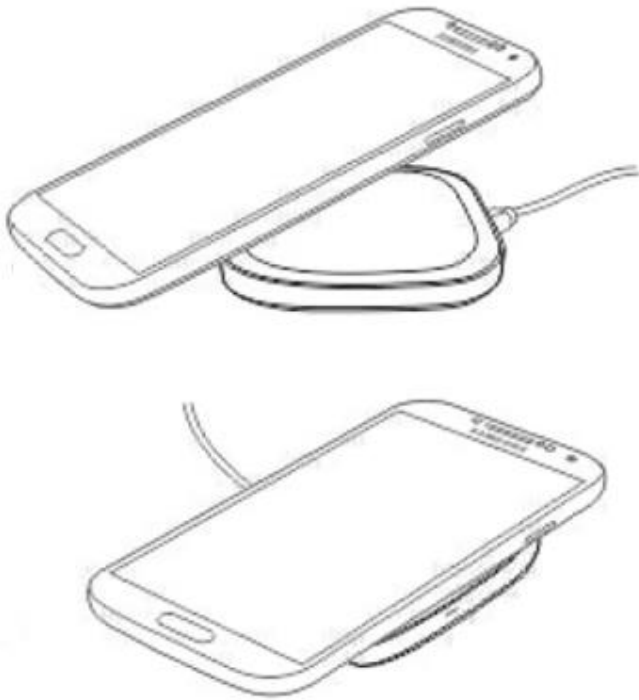

Charging your device

1. Place a compatible wireless charging device on the pad. Once charging the LED indicator lights up blue constantly.
2. The pad will enter standby mode and the LED indicator will go out if the device is removed from the pad or is fully charged.
3. The pad has 3 modes of charging as follows:

- a) **10W-Compatible fast charging Samsung devices.**
- b) **7.5W-Compatible fast charging Apple devices.**
- c) **5W-Compatible Qi enabled devices.**

In the Box

1pc Wireless charging pad
1pc USB charging cable
1pc User manual

Caution

- This product is only designed for indoor use and must never be used in severely hot, humid or corrosive environments to avoid circuit damage or leakages.
- Keep magnetic items away from the pad including credit cards with magnetic strips or chip and pin.
- Keep the pad at least 20cm away from medical devices such as pacemakers to avoid interference and danger to health.
- Never let children play with the pad to avoid unnecessary accidents.
- Do not attempt to service this product yourself as opening or removing covers may result in fire, electric shock or equipment damage and will also invalidate the warranty.

Safety Disclaimer

This product is classed as Electrical or Electronic equipment and should not be disposed with other household or commercial waste at the end of its useful life. The goods must be disposed of according to your local council guidelines.

*Errors and omissions excepted.
Copyright© 2019. AVSL Group Ltd.*