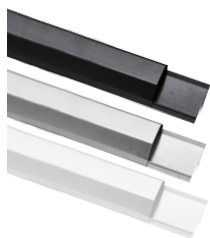

CABLE COVERS

33mm Aluminum Cable Cover Management

FEATURES

- Aluminum cable cover management
- Many cables can be combined, subject to space
- Width: 33mm, Height: 18mm
- A choice of length 0.75m/1.10m/1.60m