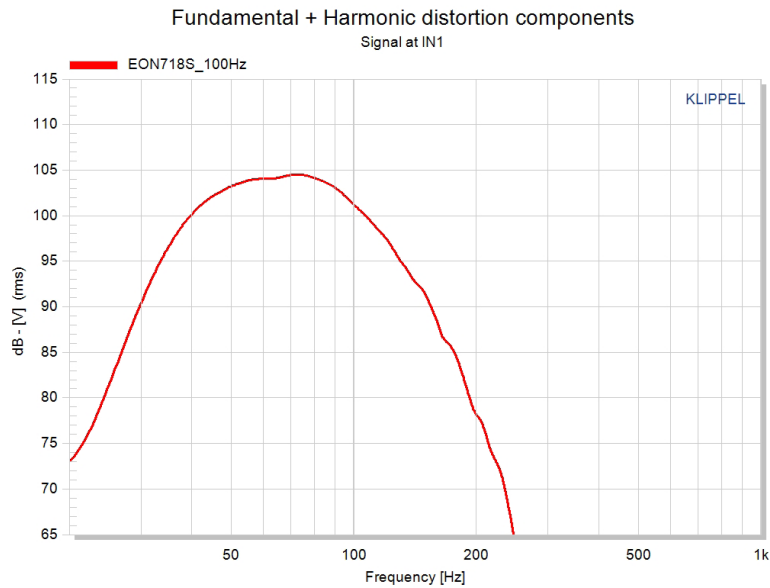

EON718S

Powered 18-inch PA Subwoofer

SPEC SHEET

FREQUENCY RESPONSE ■