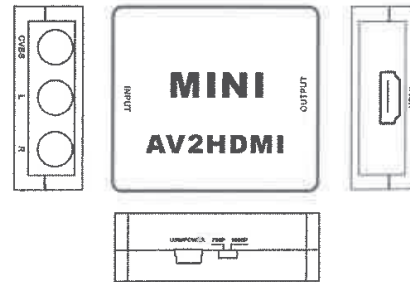

1.1 Features

1. No need to install drivers, portable, flexible, plug and play.
2. Provide advanced signal processing with great precision, colors, resolutions, and details;
3. Support PAL, NTSC3.58, NTSC4.43, SECAM, PAL/M, PAL/N standard TV formats input.
4. Support HDMI 1080p or 720p output.

2.0 SPECIFICATIONS

1. Input ports: 1xRCA (Yellow, White, Red).
2. Output ports: 1xHDMI.
3. Dimensions (mm): 66(D) x55(W) x20(H)
4. Wight (g): 40
5. Composite input: PAL, NTSC3.58, NTSC4.43, SECAM, PAL/M,PAL/N.
6. HDMI output: 1080p60Hz, 720p/60Hz.

3.0 PACKAGE CONTENTS

Before attempting to use this unit, please check the packaging and make sure the following items are contained in the shipping carton:

1) Main unit (Mini CVBS to HDMI converter) -----1 PCS
2) USB cable -----1 PCS
3) User Manual. -----1 PCS

4.0 PANEL DESCRIPTIONS

Please study the panel drawings below and become familiar with the signal input(s), output(s) and power requirements.

Back Panel: Top Panel: Front Panel: