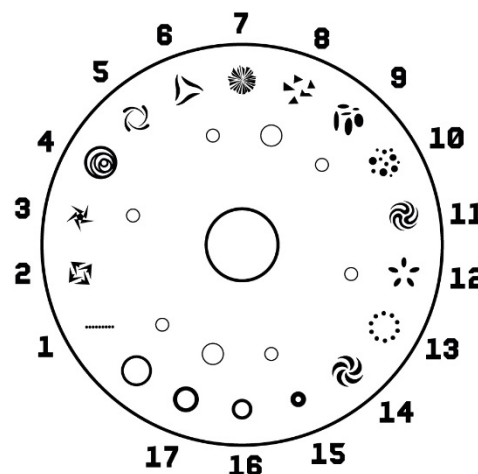

BEAMZ
MADE
EAZY

150.384 V3

FUZE 75B BEAM
QUICK START GUIDE

RF REMOTE CONTROL

- Select the type fixture you will control:
 - Press repeatedly 3 times on button "Spot" to activate Fuze Spot Series
 - Press repeatedly 3 times on button "Beam" to activate Beam Spot Series
 - Press repeatedly 3 times on button "Wash" to activate Wash Spot Series
- Press the button "Dimmer" to adjust brightness. Press directly on the button "+" or "-" for desired settings.
- Press the button "Strobe" to turn on/off the strobe effect. Press directly on the button "+" or "-" for desired settings.
- Press the button "⏪" to adjust the speed of sound program or adjust the sensitivity of sound control.
- Press the button "⏩" to adjust the speed of chase or adjust the sensitivity of voice control.
- Press the button "1-9" to select one of the auto or sound activated programs.
- Press the button "⏻" to reset all.
- Press the button "DMX" to select control via wired DMX signal.

DMX CHANNELS

16 Bit	8 Bit	Function	Value	Description
1	1	Pan	000-255	Movement 0°-540°
2		Pan fine	000-255	
3	2	Tilt	000-255	Movement 0°-270°
4		Tilt fine	000-255	
5	3	Colour	000-009	Open
			015-029	Red
			030-044	Bleu
			045-059	Green
			060-074	Light Yellow
			075-089	Magenta
			090-104	Deep blue
			105-119	Yellow
			120-127	Orange
			128-189	Colour wheel rotation, slow to fast CW
			190-193	Colour wheel rotation, stop
			194-255	Colour wheel rotation, slow to fast CCW
6	4	Gobo	000-004	Open
			005-009	Gobo 1
			010-014	Gobo 2
			015-019	Gobo 3
			020-024	Gobo 4
			025-029	Gobo 5
			030-034	Gobo 6
			035-039	Gobo 7
			040-044	Gobo 8
			045-049	Gobo 9
			050-054	Gobo 10
			055-059	Gobo 11
			060-064	Gobo 12
			065-069	Gobo 13
6	4	Gobo	070-074	Gobo 14
			075-079	Gobo 15
			080-084	Gobo 16
			085-089	Gobo 17
			090-097	Gobo 1 shake, slow to fast
			098-105	Gobo 2 shake, slow to fast
			106-113	Gobo 3 shake, slow to fast
			114-121	Gobo 4 shake, slow to fast
			122-129	Gobo 5 shake, slow to fast