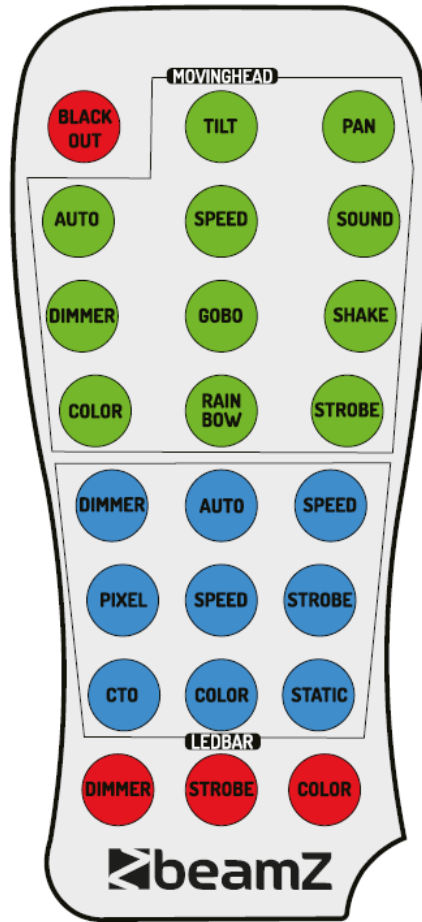

**BEAMZ**  
**MADE**  
**EAZY**

150.388 V1.0

**FUZE TWIN**

**QUICK **START** GUIDE**

# CONTROL MENU

MENU	DESCRIPTION		
<b>DMX ADDR</b>	A000-Axxx		DMX address setting
<b>AUTO PLAY</b>	Auto Program	Internal program 1-9	Master/Alone
	Music Control	Internal program 1-9	Master/Alone
<b>RESET</b>	All Reset	On / Off	Reset all
	Scan Reset	On / Off	Scan reset
	Color Reset	On / Off	Color reset
	Gobo Reset	On / Off	Gobo reset
<b>REVERSE PAN</b>	Pan 1	On / Off	Movinghead 1 pan reverse
	Pan 2	On / Off	Movinghead 2 pan reverse
<b>REVERSE TILT</b>	Tilt 1	On / Off	Movinghead 1 tilt reverse
	Tilt 2	On / Off	Movinghead 2 tilt reverse
<b>SPECIAL</b>	Reset Default	On / Off	Reset default
	Calibration	Code xxx	Calibration code
		Pan ....	Calibration of the channel
	Temperature	xxx °C / F	Current temperature
	Manual Control	PAN = xxx	Manual control
	Mic SET	0-99%	Mic Set
	IR Remote	On / Off	IR Remote
<b>DMX MODE</b>	CH28		28ch mode (standard)
	CH18		18ch mode
	CH52		52ch mode
<b>SCAN DEGREE</b>	PAN Degree	540° / 360°	Select Pan Degree, default 540°
	TILT Degree	210° / 180° / 90°	Select Tilt Degree, default 210°
<b>VERSION</b>	Vx.xx		Software version

**Static gobo wheel**

**Color Wheel**

# REMOTE CONTROL

BLACKOUT	Scan degree TILT	Scan degree PAN
AUTO modes	SPEED auto mode	SOUND mode
DIMMER moving head	GOBO wheel	Gobo SHAKE
COLOR wheel	RAINBOW effect	STROBE
DIMMER LED bar	AUTO Modes 1	SPEED Color modes LED bar
Auto Mode 2 PIXEL control	SPEED auto mode 2 LED bar	STROBE Led Bar
LED bar CTO	COLOR picker	STATIC 2 Color
DIMMER for moving head & LED bar	STROBE for moving head & Led bar	COLOR for Moving head & Led bar