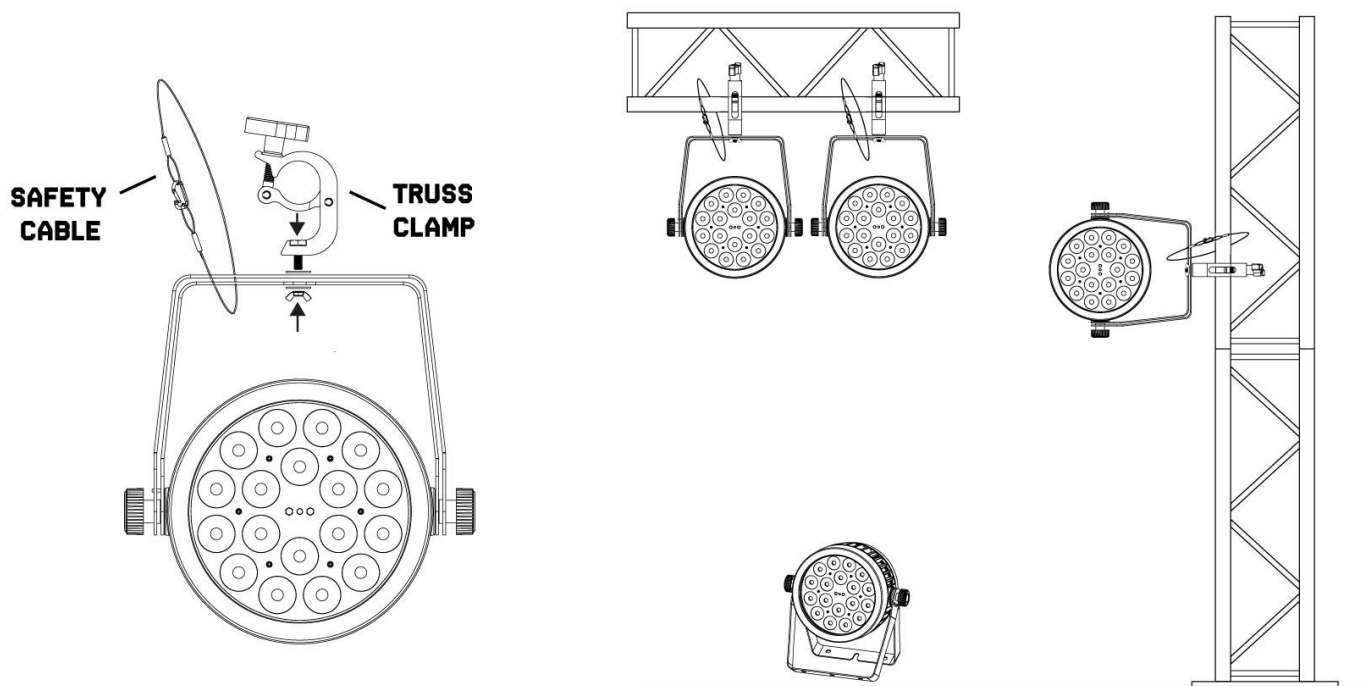

WARNING! Always connect the unit to a protected circuit (circuit breaker or fuse). Make sure the unit has an appropriate electrical ground to avoid the risk of electrocution or fire.

RIGGING

The unit may be set up on a stable and even surface. By means of the fixing facilities of the baseplate, the unit can also be mounted upside down to a truss, see below picture. For fixing, certified clamps with correct safe working load are required. According to the figure, the quick lock bolts of the omega brackets are placed into the openings provided in the base plate and turned clockwise until they lock (to the stop). The mounting place must be of sufficient stability and be able to support a weight of 10 times of the unit's weight. Secure the unit with a safety cable so that it cannot fall down.

When carrying out any installation, always comply European and national guidelines concerning rigging, truss and all other safety issues. Always let the installation checked out by an authorized dealer!