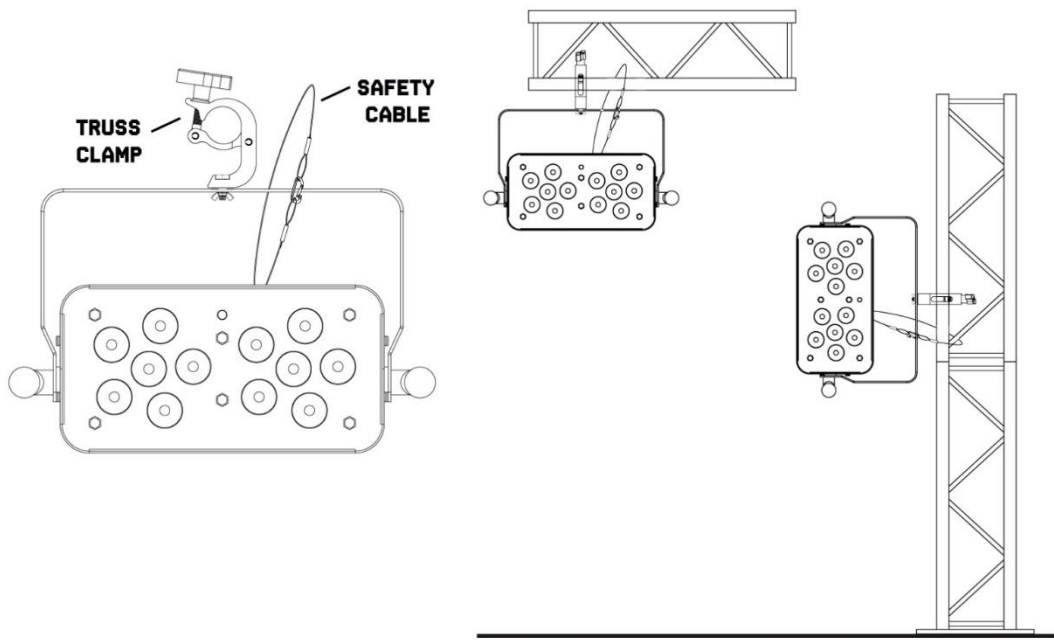

BEAMZ
MADE
EAZY

153.691 V1

DJ BANK 124

QUICK START GUIDE

RIGGING

CONTROL MENU

MENU		DESCRIPTION
ADDR	11CH	Select DMX start address d001-d512
	8CH	
	5CH	
	4CH	
STAT	S01-19	Static colours
AUTO	Au 1-4	Auto program
SOND	So 1-4	Sound Program
SPED	SP1-9	Speed
SENS	SE1-9	MIC sensitivity
COLO	r000-255	Red (0-100%)
	g000-255	Green (0-100%)
	b000-255	Blue (0-100%)
	U000-255	White (0-100%)
DIMM	dl 1- dl 9	Master dimming
SILE	on/off	Silent scene by Sound program
SLAV	Slave	Slave
INFR	on/off	Enable or Disenable IR remote

DMX CHANNELS

4 CHANNELS

CHANNEL	FUNCTION	VALUE	DESCRIPTION
1	Dimmer	000-255	Master dimming (0-100%)
2	Strobe	000-255	PAR Stroboscope (Rate 0-100%)
3	Colours	000-009	No function
		010-019	Red
		020-029	Green
		030-039	Blue
		040-049	White
		050-059	Yellow
		060-069	Magenta
		070-079	Cyan
		080-089	Dark orange
		090-099	Green yellow
		100-109	Salmon
		110-119	Turquoise
		120-129	Light Green
		130-139	Orange
		140-149	Straw
		150-159	Lavender
		160-169	Light blue
		170-179	Dark blue
		180-189	Pink
190-255	All on		
4	Mode	000-009	No function
		010-039	Auto program1 (rate)
		040-069	Auto program2 (rate)
		070-099	Auto program3 (rate)
		100-129	Auto program4 (rate)
		130-159	Sound program1 (rate)
		160-189	Sound program2 (rate)
		190-219	Sound program3 (rate)
		220-255	Sound program4 (rate)

8 CHANNELS

CHANNEL	FUNCTION	VALUE	DESCRIPTION
1	PAR1	000-255	Red (0-100%)
2		000-255	Green (0-100%)
3		000-255	Blue (0-100%)
4		000-255	White (0-100%)
5	PAR2	000-255	Red (0-100%)
6		000-255	Green (0-100%)
7		000-255	Blue (0-100%)
8		000-255	White (0-100%)