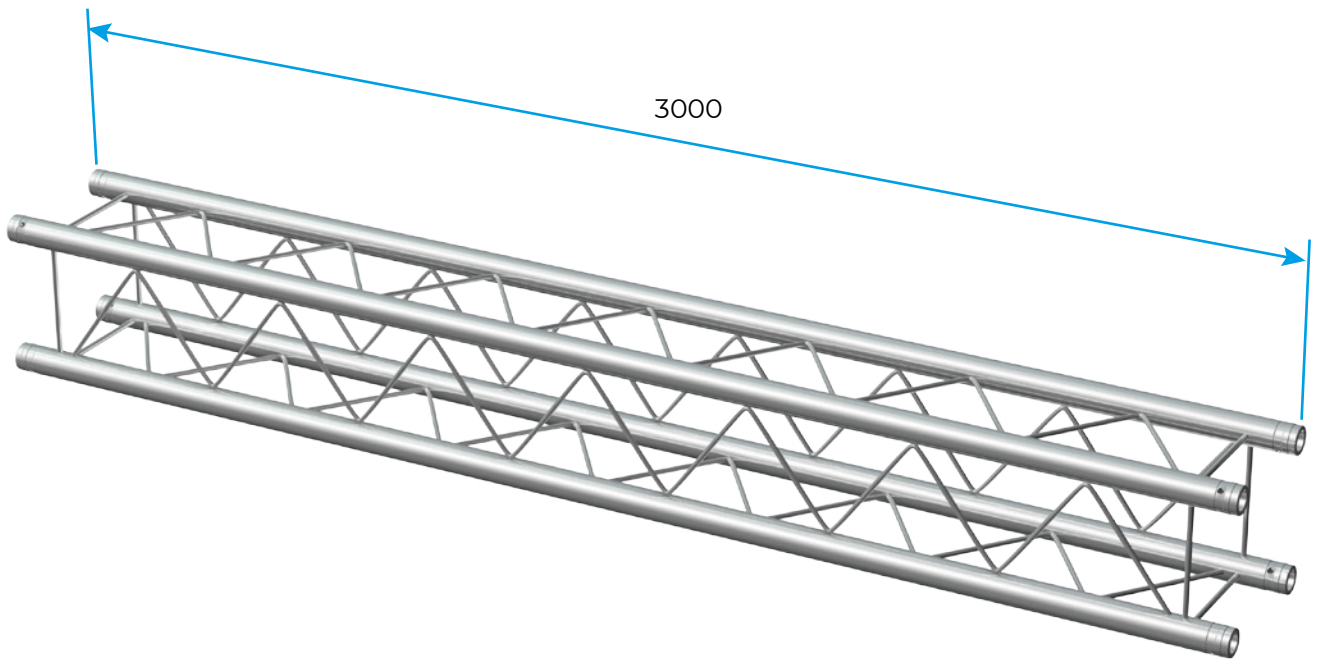

beamZ E24deco-300

PROFESSIONAL

Size in millimeters