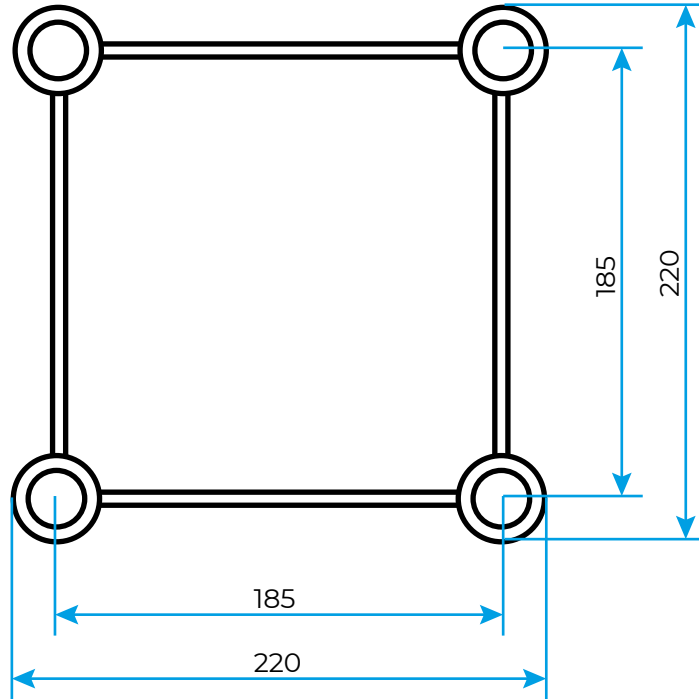

beamZ E24deco-300

PROFESSIONAL

Size in millimeters