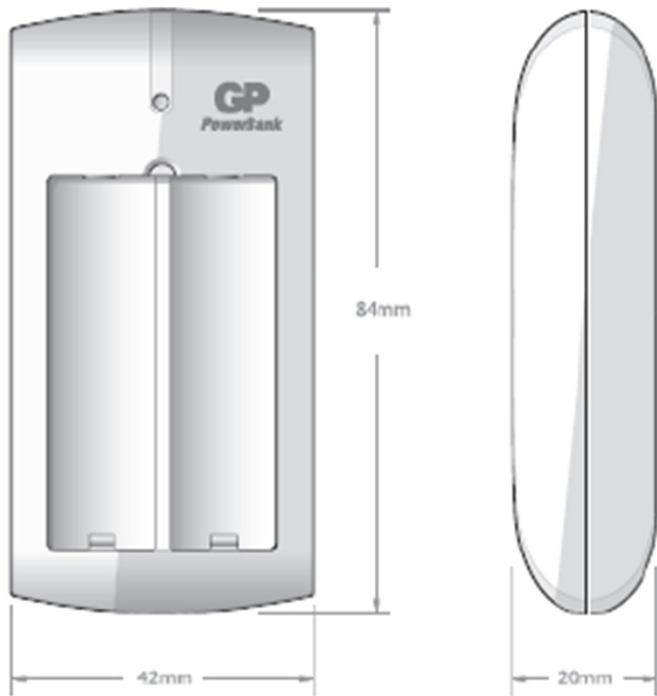

GP *PowerBank*

PB310

Key Selling Points of PB310

- Powered by USB port
via computer / 5V AC wall adapter
- Plug-in micro USB cable for
recharging
- Compact, lightweight and portable
- Ideal for travelling

Product Specification:

Input: 5V DC 500mA

Output: 1.4V DC

Application: For charging 2pcs NiMH AA/AAA batteries

Charging Current: AA - 240mA, AAA - 110mA

Charging Time: AA 1000~2100, 5~10 hours

AAA 600~1000, 7-10 hours

Indicator: Two LED indicator – On/Off

Dimension: 84(L) x 42(W) x 20(H)mm

Net Weight: 28g (approx.)

Packaging & Product Image of PB310

Packed with ReCyko+ AA 2100mAh

Packed with ReCyko+ AAA 850mAh

Packaging & Product Image of PB310

Packed with AA 1300mAh